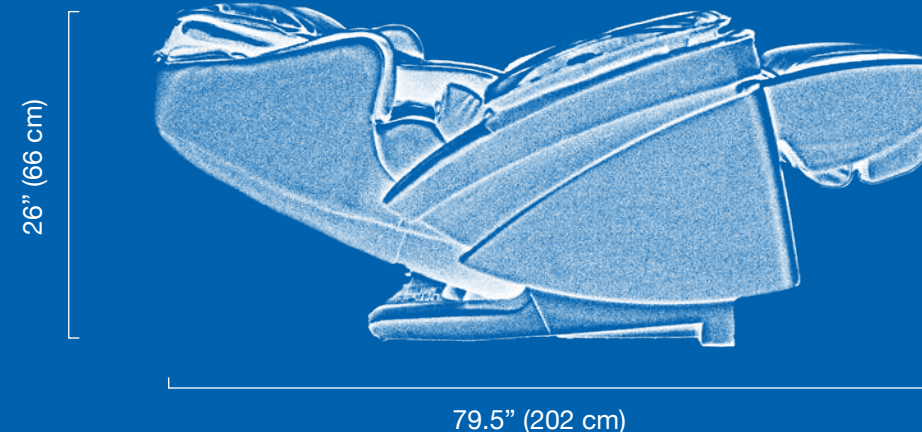

## SPECIFICATIONS

<b>Model Number</b>	EP-MA73
<b>Dimensions (Reclined)</b>	L 79.5" x W 35.4" x H 26" L 202 cm x W 90 cm x H 66 cm
<b>Dimensions (Upright)</b>	L 48" x W 35.4" x H 45.3" L 122 cm x W 90 cm x H 115 cm
<b>Weight (Boxed)</b>	218 lbs (99 kg)
<b>Weight (Unboxed)</b>	191 lbs (87 kg)
<b>User Weight Limit</b>	264 lbs (120 kg)
<b>User Height Range</b>	4'8" – 6'2"
<b>Total Air Cells</b>	33
<b>Program Length</b>	16 min
<b>Back Massage Coverage</b>	207 sq in