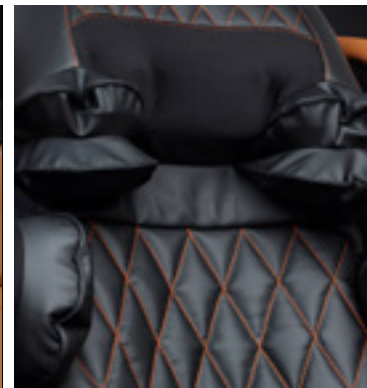

ADDITIONAL FEATURES

Full-Body Air Massage Coverage

Foot Rollers

Pinpoint Roller Heat

Chromotherapy