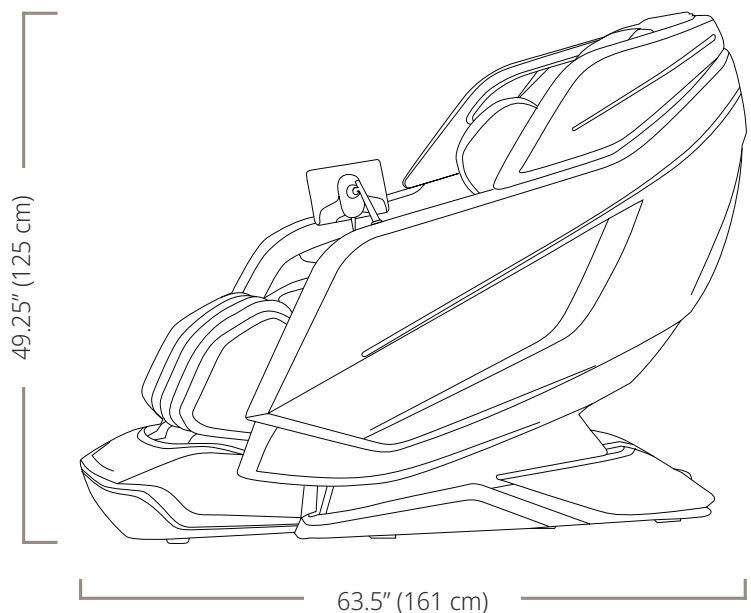

## Specifications

**Weight:**

253.5 lbs (115 kg)

**Gross Boxed Weight:**

306.5 lbs (139kg)

**Reclining Angle:**

107° - 127° (relative to floor)

**Upholstery:**

Synthetic Leather

**Automatic Programs:**

30

**Manual Programs:**

9

**Program Run Time:**

15 Minutes

**Power Supply:**

AC110V

**Upright Dimensions:**

32.25" (82 cm) W x 49.25" (125 cm) H x 63.5" (161 cm) L

**Reclined Dimensions:**

32.25" (82 cm) W x 39" (99 cm) H x 73.25" (186 cm) L